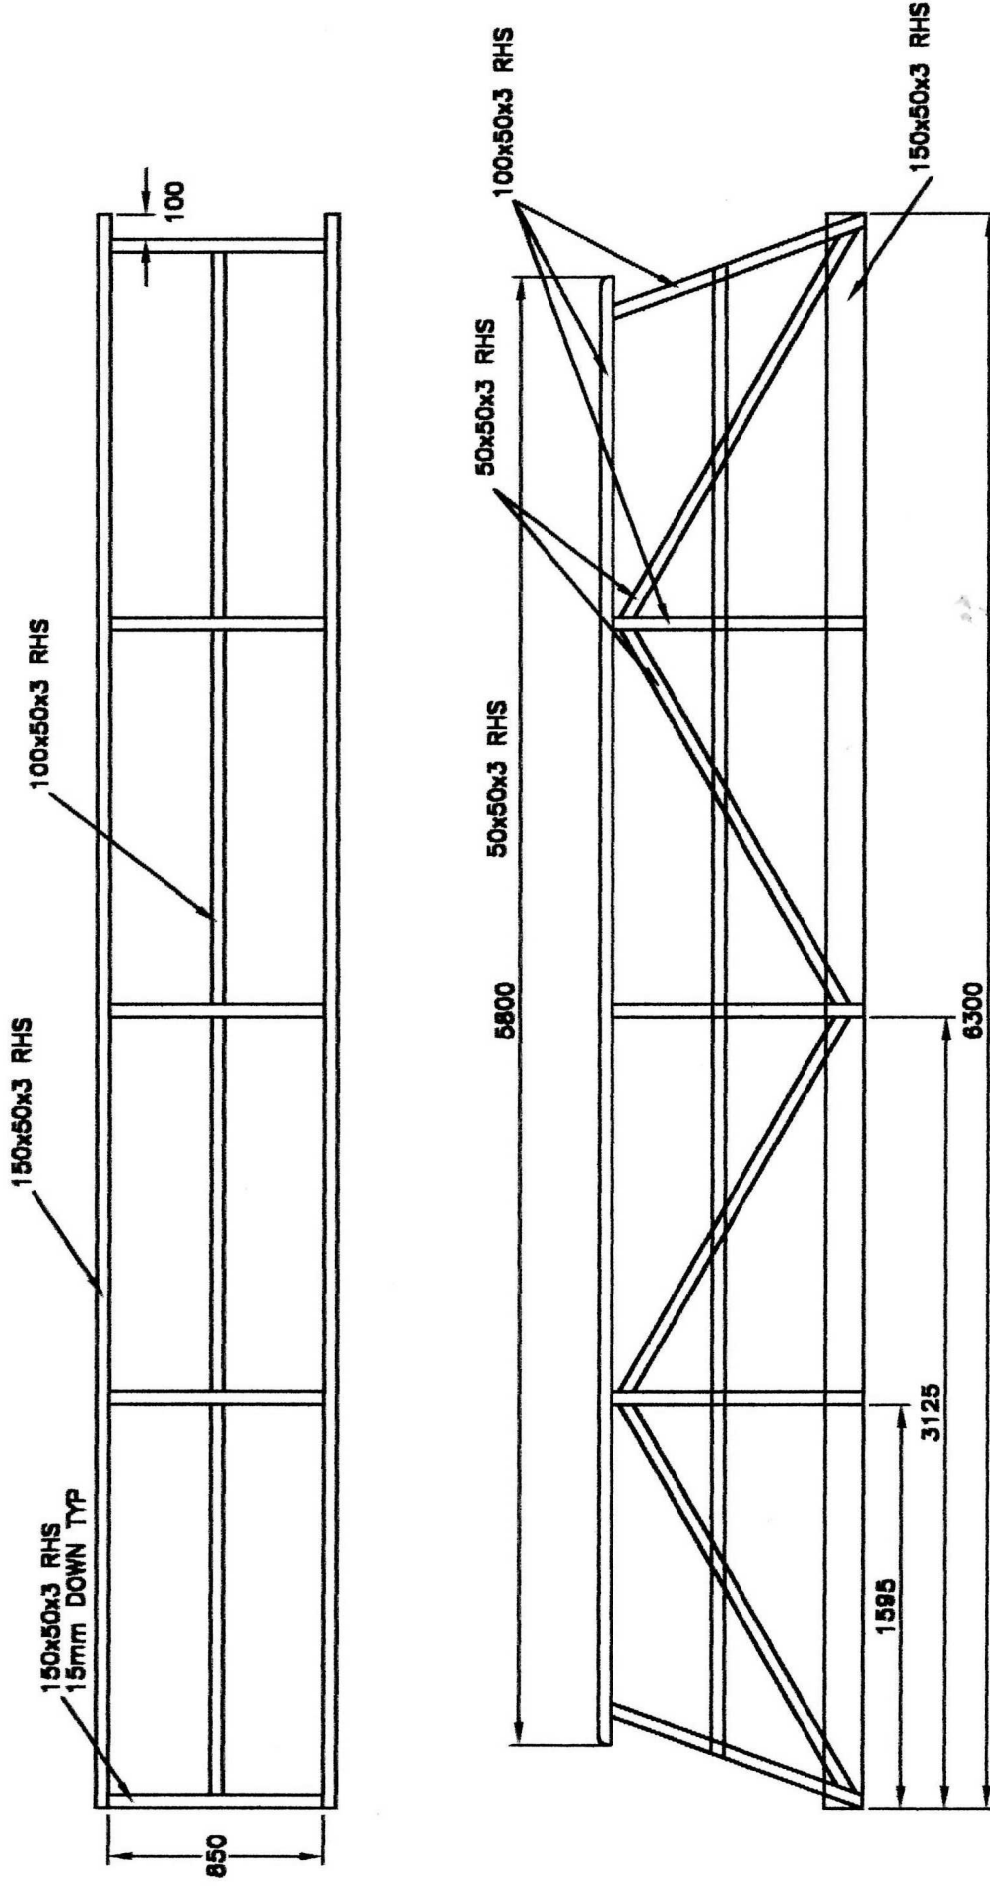

COPYRIGHT ALL RIGHTS RESERVED

DO NOT SCALE

MARINE DOCK SYSTEMS  
PTY LTD

GIBSON  
MARINA

6.3M RAMP

SCALE N.T.S.  
DRAWN B.J.M  
DATE

DWG REV  
A

A4-3169  
CHK APP'D